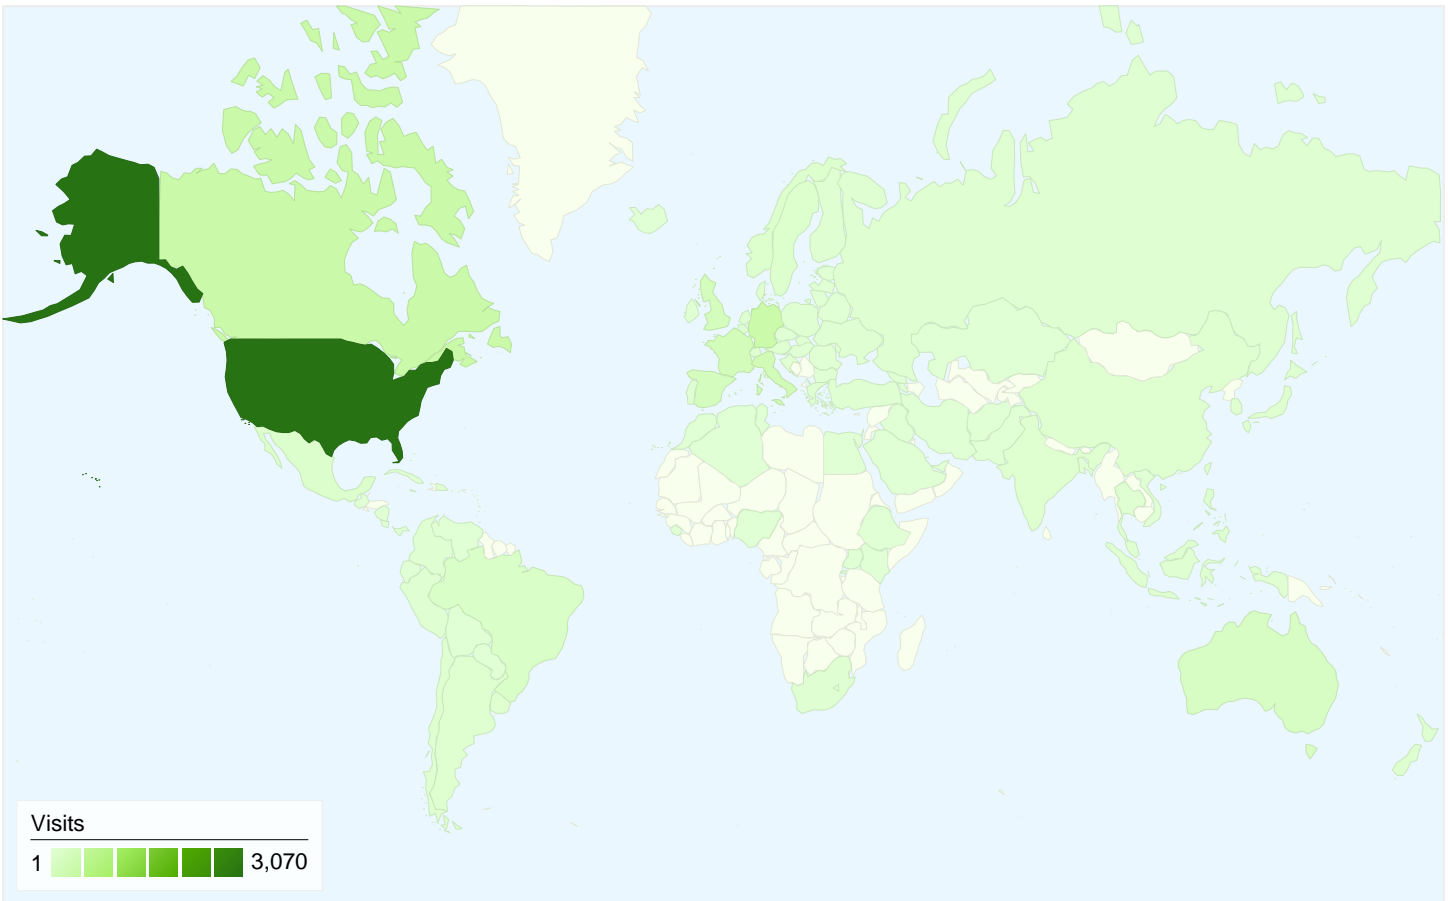

Visitors
4,728

Map Overlay world

Traffic Sources Overview

- **Search Engines**
5,296.00 (81.98%)
- **Direct Traffic**
620.00 (9.60%)
- **Referring Sites**
543.00 (8.41%)
- **Other**
1 (0.02%)

Content Overview

4,728 people visited this site

6,460 Visits

4,728 Absolute Unique Visitors

8,402 Pageviews

1.30 Average Pageviews

00:01:19 Time on Site

80.99% Bounce Rate

66.95% New Visits

All traffic sources sent a total of 6,460 visits

9.60% Direct Traffic

8.41% Referring Sites

81.98% Search Engines

- Search Engines
5,296.00 (81.98%)
- Direct Traffic
620.00 (9.60%)
- Referring Sites
543.00 (8.41%)
- Other
1 (0.02%)

6,460 visits came from 107 countries/territories

Site Usage

Country/Territory	Visits	Pages/Visit	Avg. Time on Site	% New Visits	Bounce Rate
United States	3,070	1.30	00:01:19	64.89%	81.63%
Canada	392	1.34	00:01:52	73.21%	78.06%
Germany	373	1.25	00:00:57	67.29%	83.65%
Italy	266	1.27	00:00:55	67.29%	80.83%
France	238	1.36	00:01:21	73.11%	77.73%
United Kingdom	224	1.42	00:01:44	65.62%	77.68%
Spain	195	1.33	00:01:19	78.97%	78.46%
Australia	151	1.30	00:01:22	63.58%	78.81%
Brazil	122	1.24	00:00:44	68.85%	84.43%