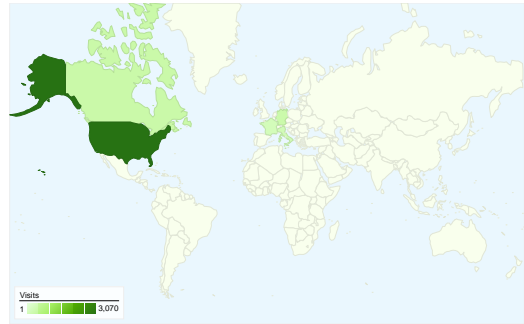

Site Usage

6,460 Visits

80.99% Bounce Rate

8,402 Pageviews

00:01:19 Avg. Time on Site

1.30 Pages/Visit

66.95% % New Visits

Visitors Overview

Visitors
4,728

Map Overlay world

Traffic Sources Overview

- **Search Engines**
5,296.00 (81.98%)
- **Direct Traffic**
620.00 (9.60%)
- **Referring Sites**
543.00 (8.41%)
- **Other**
1 (0.02%)

Content Overview

All traffic sources sent a total of 6,460 visits

9.60% Direct Traffic

8.41% Referring Sites

81.98% Search Engines

- Search Engines
5,296.00 (81.98%)
- Direct Traffic
620.00 (9.60%)
- Referring Sites
543.00 (8.41%)
- Other
1 (0.02%)

6,460 visits came from 107 countries/territories

Site Usage

Country/Territory	Visits	Pages/Visit	Avg. Time on Site	% New Visits	Bounce Rate
United States	3,070	1.30	00:01:19	64.89%	81.63%
Canada	392	1.34	00:01:52	73.21%	78.06%
Germany	373	1.25	00:00:57	67.29%	83.65%
Italy	266	1.27	00:00:55	67.29%	80.83%
France	238	1.36	00:01:21	73.11%	77.73%
United Kingdom	224	1.42	00:01:44	65.62%	77.68%
Spain	195	1.33	00:01:19	78.97%	78.46%
Australia	151	1.30	00:01:22	63.58%	78.81%
Brazil	122	1.24	00:00:44	68.85%	84.43%