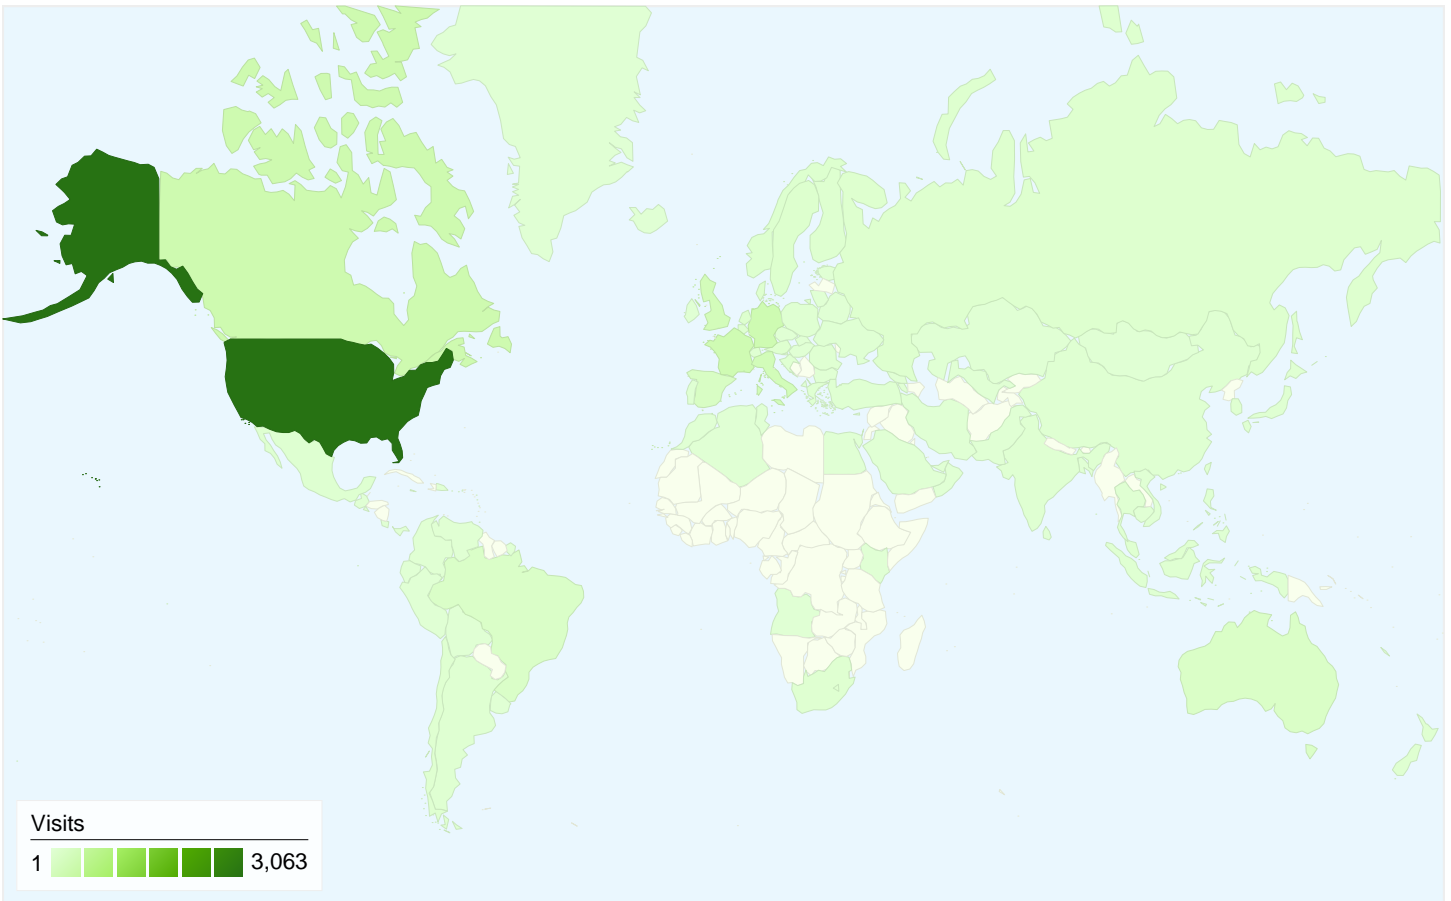

Traffic Sources Overview

Mar 16, 2009 - Apr 15, 2009

Comparing to: Site

All traffic sources sent a total of 6,176 visits

11.59% Direct Traffic

8.13% Referring Sites

80.28% Search Engines

- Search Engines
4,958.00 (80.28%)
- Direct Traffic
716.00 (11.59%)
- Referring Sites
502.00 (8.13%)

6,176 visits came from 102 countries/territories

Site Usage

Country/Territory	Visits	Pages/Visit	Avg. Time on Site	% New Visits	Bounce Rate
Visits 6,176 % of Site Total: 100.00%	Pages/Visit 1.42 Site Avg: 1.42 (0.00%)	Avg. Time on Site 00:01:32 Site Avg: 00:01:32 (0.00%)	% New Visits 72.75% Site Avg: 72.70% (0.07%)	Bounce Rate 76.67% Site Avg: 76.67% (0.00%)	
United States	3,063	1.38	00:01:27	70.55%	77.77%
Canada	328	1.40	00:01:29	78.35%	78.05%
Germany	317	1.32	00:01:01	77.92%	82.33%
France	305	1.49	00:01:43	69.51%	75.08%
Italy	248	1.61	00:02:07	71.77%	72.58%
United Kingdom	238	1.45	00:01:49	75.21%	74.37%
Spain	152	1.43	00:01:40	76.97%	76.97%
Australia	121	1.37	00:01:42	65.29%	74.38%
Brazil	116	1.59	00:01:47	79.31%	75.86%