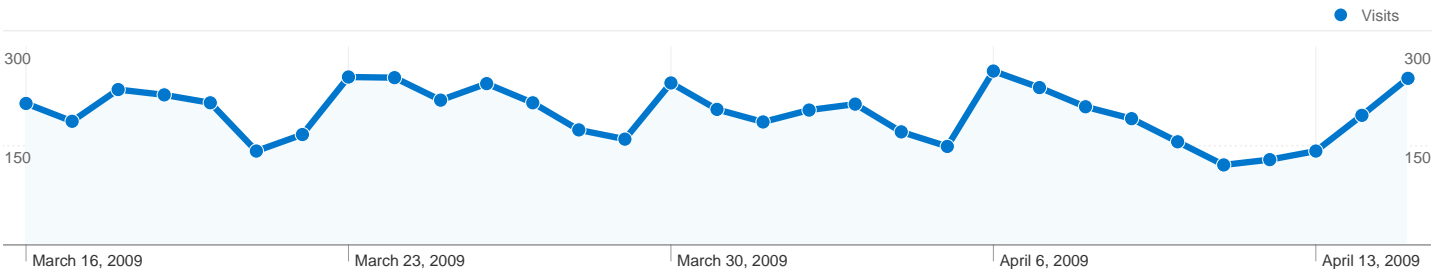

Site Usage

6,176 Visits

76.67% Bounce Rate

8,768 Pageviews

00:01:32 Avg. Time on Site

1.42 Pages/Visit

72.70% % New Visits

Visitors Overview

6,176 visits came from 102 countries/territories

Site Usage

Country/Territory	Visits	Pages/Visit	Avg. Time on Site	% New Visits	Bounce Rate
Visits 6,176 % of Site Total: 100.00%	Pages/Visit 1.42 Site Avg: 1.42 (0.00%)	Avg. Time on Site 00:01:32 Site Avg: 00:01:32 (0.00%)	% New Visits 72.75% Site Avg: 72.70% (0.07%)	Bounce Rate 76.67% Site Avg: 76.67% (0.00%)	
United States	3,063	1.38	00:01:27	70.55%	77.77%
Canada	328	1.40	00:01:29	78.35%	78.05%
Germany	317	1.32	00:01:01	77.92%	82.33%
France	305	1.49	00:01:43	69.51%	75.08%
Italy	248	1.61	00:02:07	71.77%	72.58%
United Kingdom	238	1.45	00:01:49	75.21%	74.37%
Spain	152	1.43	00:01:40	76.97%	76.97%
Australia	121	1.37	00:01:42	65.29%	74.38%
Brazil	116	1.59	00:01:47	79.31%	75.86%

Sweden	60	1.32	00:00:50	76.67%	76.67%
					1 - 10 of 102

Pages on this site were viewed a total of 8,768 times

8,768 Pageviews

6,441 Unique Views

76.67% Bounce Rate

Top Content

Pages	Pageviews	% Pageviews
/	7,758	88.48%
/hvx200-framerate-hack.htm	579	6.60%
/p2-card-times.htm	315	3.59%
/translate.htm	26	0.30%
/translate_c?hl=ru&sl=en&u=http://panasonic.sixbullets.net/&prev	11	0.13%

6,176 visits used 7 operating systems

Site Usage

Operating System	Visits	Pages/Visit	Avg. Time on Site	% New Visits	Bounce Rate
Visits 6,176 % of Site Total: 100.00%	Pages/Visit 1.42 Site Avg: 1.42 (0.00%)	Avg. Time on Site 00:01:32 Site Avg: 00:01:32 (0.00%)	% New Visits 72.75% Site Avg: 72.70% (0.07%)	Bounce Rate 76.67% Site Avg: 76.67% (0.00%)	
Macintosh	3,534	1.40	00:01:27	68.08%	77.39%
Windows	2,590	1.45	00:01:39	78.69%	75.44%
iPhone	25	1.16	00:00:33	92.00%	88.00%
Linux	20	1.20	00:01:19	95.00%	85.00%
iPod	4	1.00	00:00:00	100.00%	100.00%
(not set)	2	1.00	00:00:00	100.00%	100.00%
SymbianOS	1	1.00	00:00:00	100.00%	100.00%