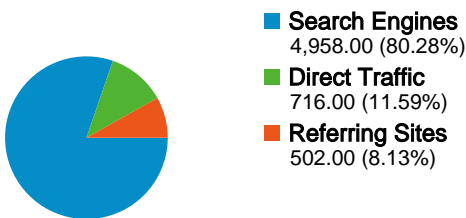

Traffic Sources Overview

Content Overview

Pages	Pageviews	% Pageviews
/	7,758	88.48%
/hvx200-framerate-hack.htm	579	6.60%
/p2-card-times.htm	315	3.59%
/translate.htm	26	0.30%
/translate_c?hl=ru&sl=en&u=htt	11	0.13%