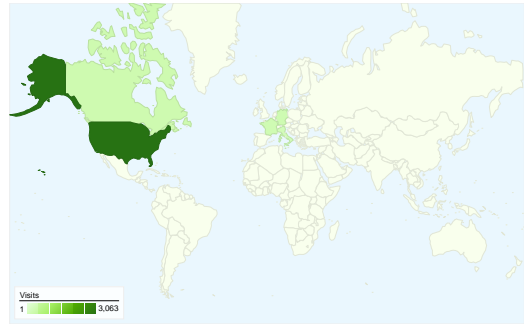

Map Overlay world