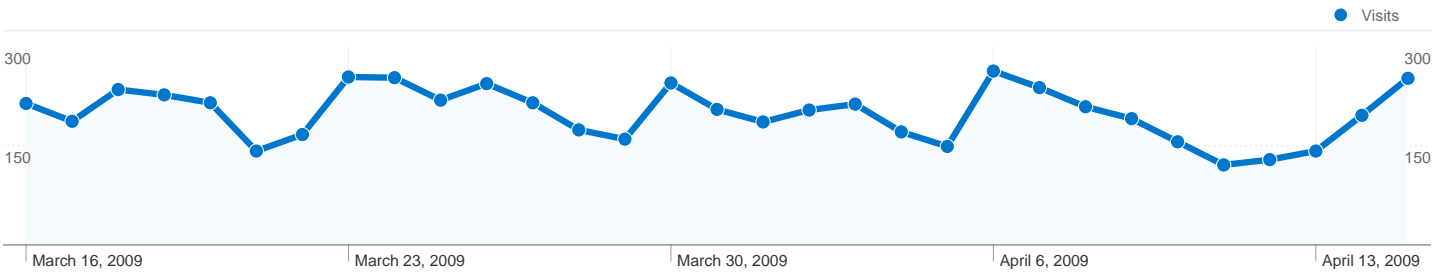

Traffic Sources Overview

Mar 16, 2009 - Apr 15, 2009

Comparing to: Site

All traffic sources sent a total of 6,176 visits

11.59% Direct Traffic

8.13% Referring Sites

80.28% Search Engines

- Search Engines
  4,958.00 (80.28%)
- Direct Traffic
  716.00 (11.59%)
- Referring Sites
  502.00 (8.13%)

Top Traffic Sources

Sources	Visits	% visits	Keywords	Visits	% visits
google (organic)	4,673	75.66%	panasonic p2 driver	276	5.57%
(direct) ((none))	716	11.59%	p2 driver	272	5.49%
yahoo (organic)	165	2.67%	p2 drivers	234	4.72%
dvxuser.com (referral)	162	2.62%	panasonic p2 drivers	198	3.99%
forums.creativecow.net	70	1.13%	p2cms	71	1.43%