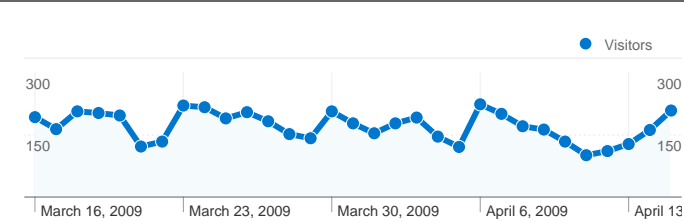

Site Usage

6,176 Visits

76.67% Bounce Rate

8,768 Pageviews

00:01:32 Avg. Time on Site

1.42 Pages/Visit

72.70% % New Visits

Visitors Overview

Traffic Sources Overview

Mar 16, 2009 - Apr 15, 2009

Comparing to: Site

All traffic sources sent a total of 6,176 visits

11.59% Direct Traffic

8.13% Referring Sites

80.28% Search Engines

- Search Engines
4,958.00 (80.28%)
- Direct Traffic
716.00 (11.59%)
- Referring Sites
502.00 (8.13%)

6,176 visits came from 102 countries/territories

Site Usage

Country/Territory	Visits	Pages/Visit	Avg. Time on Site	% New Visits	Bounce Rate
Visits 6,176 % of Site Total: 100.00%	Pages/Visit 1.42 Site Avg: 1.42 (0.00%)	Avg. Time on Site 00:01:32 Site Avg: 00:01:32 (0.00%)	% New Visits 72.75% Site Avg: 72.70% (0.07%)	Bounce Rate 76.67% Site Avg: 76.67% (0.00%)	
United States	3,063	1.38	00:01:27	70.55%	77.77%
Canada	328	1.40	00:01:29	78.35%	78.05%
Germany	317	1.32	00:01:01	77.92%	82.33%
France	305	1.49	00:01:43	69.51%	75.08%
Italy	248	1.61	00:02:07	71.77%	72.58%
United Kingdom	238	1.45	00:01:49	75.21%	74.37%
Spain	152	1.43	00:01:40	76.97%	76.97%
Australia	121	1.37	00:01:42	65.29%	74.38%
Brazil	116	1.59	00:01:47	79.31%	75.86%

6,176 visits used 7 operating systems

Site Usage

Operating System	Visits	Pages/Visit	Avg. Time on Site	% New Visits	Bounce Rate
Visits 6,176 % of Site Total: 100.00%	Pages/Visit 1.42 Site Avg: 1.42 (0.00%)	Avg. Time on Site 00:01:32 Site Avg: 00:01:32 (0.00%)	% New Visits 72.75% Site Avg: 72.70% (0.07%)	Bounce Rate 76.67% Site Avg: 76.67% (0.00%)	
Macintosh	3,534	1.40	00:01:27	68.08%	77.39%
Windows	2,590	1.45	00:01:39	78.69%	75.44%
iPhone	25	1.16	00:00:33	92.00%	88.00%
Linux	20	1.20	00:01:19	95.00%	85.00%
iPod	4	1.00	00:00:00	100.00%	100.00%
(not set)	2	1.00	00:00:00	100.00%	100.00%
SymbianOS	1	1.00	00:00:00	100.00%	100.00%